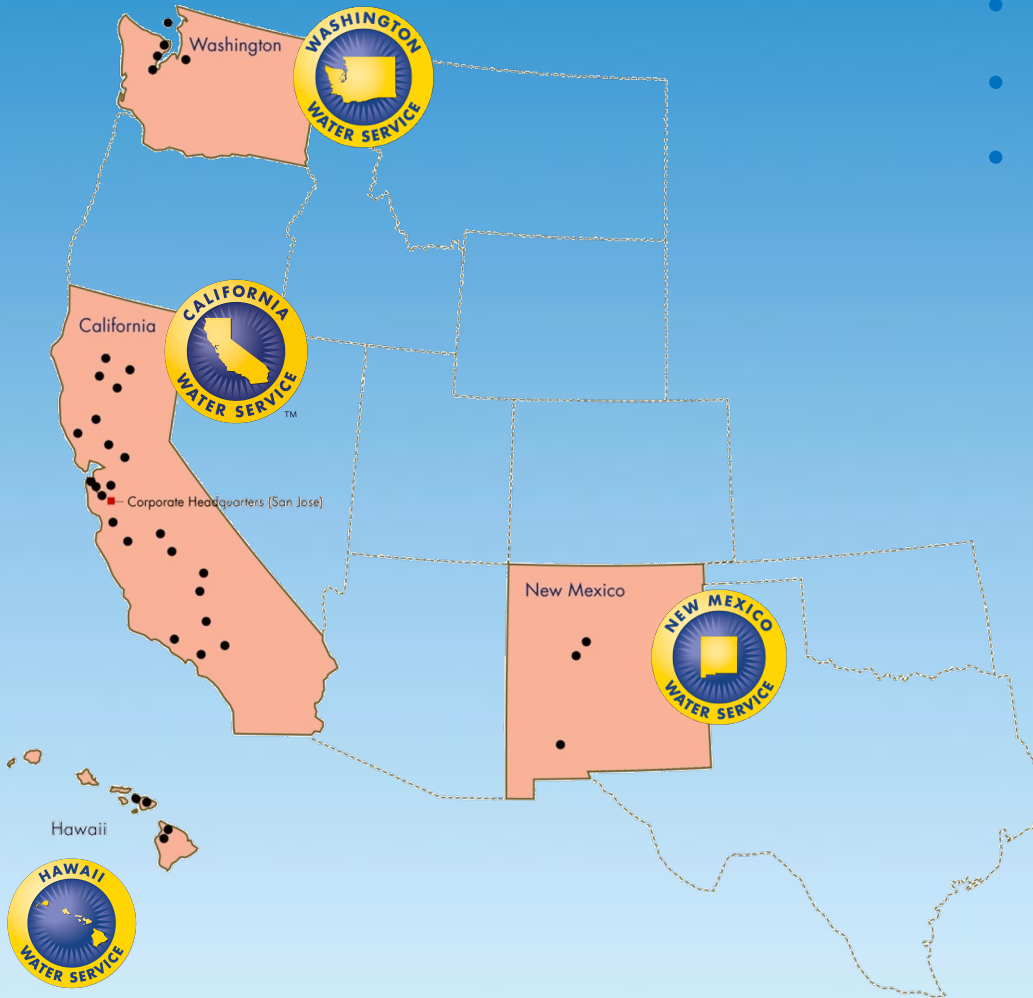

California Water Service Company

Quality. Service. Value.®

California Water Service Group

- Largest in the West
- 3rd largest in U.S.
- Serves 2 million+ people via...
 - 6,000+ miles of main
 - 1,130 wells
 - 662 storage tanks
 - 155,000+ valves
 - 50,000+ hydrants
 - 2,010+ sampling stations
 - 6 surface water treatment plants
 - 10 wastewater treatment plants

Any event that could create an inability to provide safe, potable water for domestic, industrial or fire fighting purposes

*Wild Fire, Flood, Earthquake,
Storm, Power Outage,
Civil Unrest, Pandemic, Active
Shooter, Terrorist Acts, Supply
Chain Issues....*