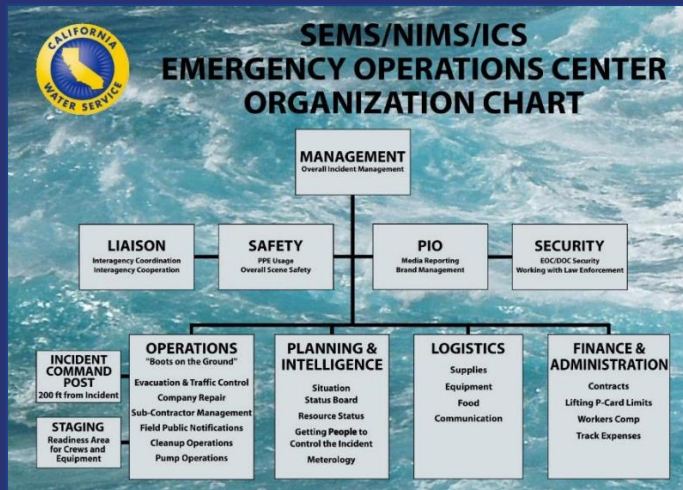

*Wild Fire, Flood, Earthquake,
Storm, Power Outage,
Civil Unrest, Pandemic, Active
Shooter, Terrorist Acts, Supply
Chain Issues....*

Wildfire

Earthquake

Power Outage

Emergency Management

California Water Service
Quality. Service. Value.

EMERGENCY ACTION GUIDEBOOK

REPORTING AN EMERGENCY	EVACUATION	MEDICAL EMERGENCY
BUILDING FIRE / WILDLAND FIRE	ACTIVE SHOOTER	EARTHQUAKE
SUSPICIOUS LETTER / PACKAGE	BOMB THREAT	ROBBERY
WORKPLACE VIOLENCE	MEDIA POLICY	PANDEMIC / INFLUENZA
EMERGENCY RESPONSE PLAN	GAS LEAK	HAZARDOUS MATERIALS
POTENTIALLY COMPROMISED WATER SUPPLY	FINISHED WATER CONTAMINATION	FLOODS AND STORMS
COMPANY REPAIR UNIT	EVACUATION AND TRAFFIC CONTROL UNIT	SUBCONTRACTOR MANAGEMENT UNIT
FIELD PUBLIC NOTIFICATION UNIT	CLEANUP OPERATIONS UNIT	PUMP OPERATIONS UNIT